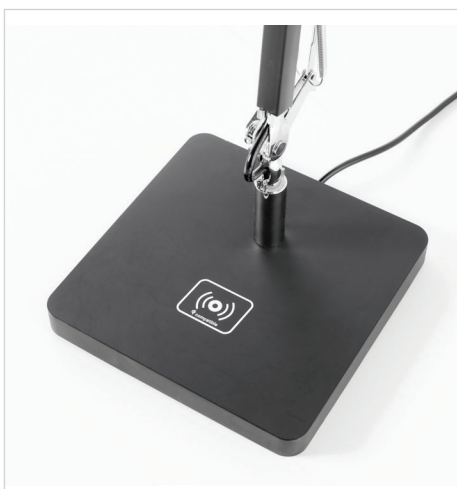

## TABLE LAMP

New York Table Lamp with 4-steps touch dimmer function

Head - Touch dimmer function

Foot- Charger

Manufacturer	LIK
Wattage Chip	6,3W
Wattage Total	8W
LED Flux	1600lm
Material	Aluminium - Plastic
Colour	Black
CRI	80
CCT	3000K
Driver	Built-in
Beam Angle	90°
Rotation Angle	355°
Dimmable	4-steps touch dimmer function
Feature	Wireless charger in foot
Voltage/Current	230V
Warrenty	5 years
IP Rating	20
Dimensions	Foot: 158x158mm - Arm Length: 410mm + 405mm - Head: 100x100mm
Certificate	CE