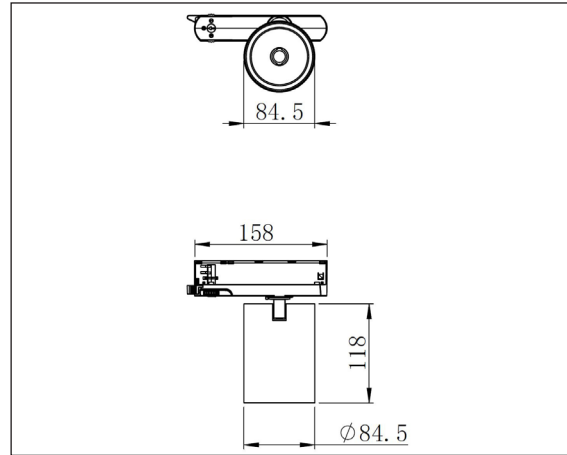

LIK A/S  
Maserativej 5, 7100 Vejle  
+45 7649 8484  
info@lik.dk

**lik.dk**  
**shop.lik.dk**

<b>Armature:</b>		CCT	3000K Vivid
Material	Aluminium	LifeSp an hours (L/B)	85.000h - L80B50
Colour (RAL)	Black <sup>(9004)</sup> - White <sup>(9016)</sup> - Silver <sup>(9006)</sup>	Wattage Chip	18W
Weight	450g	Wattage Total	20,5W
Dimensions (L-H-Ø)	118mm - 85mm	Flicker Index	< 1
Socket	-	Svm Visual Flicker	< 0,4
Rotation Angle	350°	<b>Technical data:</b>	
Tilting Angle	90°	Driver	KGP
Beam Angle	17° - 24° - 36° - 40°	Dimmable	Triac - 1-10V - DALI
UGR	< 6	Voltage/Current	220 - 240V - 50/60Hz - 550mA
<b>Light Source:</b>		Track Adapter	KGP Adapter
Chip Type	COB	Installation	Track mounted
LED Flux	Vivid 2723lm	No. of fixtures on B/C/D	B/C/D 10A = 33/ 55/ 85
Fixture Flux	Vivid 2151lm		B/C/D 13A = 43/ 69/ 111
			B/C/D 16A = 53/ 85/ 137
MacAdam	<3	Accessories	Honey Comb - Barndoor
CRI	90	Temperature	-5 - 35